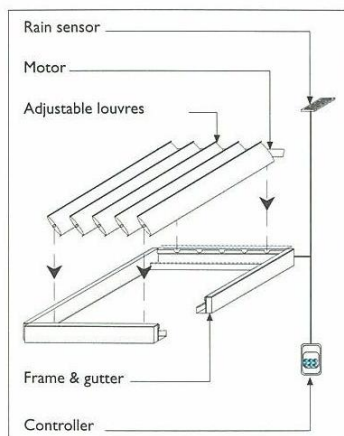

Louvre Colors

Large range of colorbond or powder coat colours